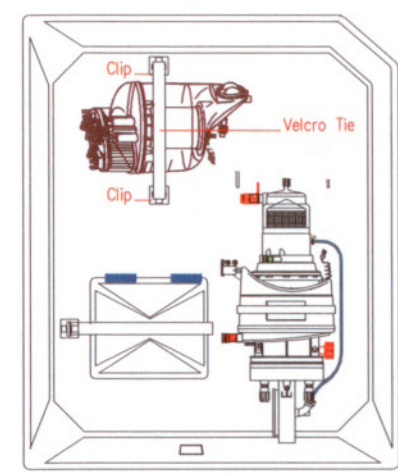

PRIMING VOLUME (ml) :

PACKAGING:

CEC - 72

Country	City	C.P. Number	Code	Issue	Page
PL	POLAND	087005	087005	04	1 of 4
Institution		STANDARD			
Circuit type					

PRIMING VOLUME (ml) :

PACKAGING:

Country	City	C.P. Number	Code	Issue	Page
PL	POLAND	087005	087005	04	2 of 4
Institution					
STANDARD					
Circuit type					

PRIMING VOLUME (ml) :

PACKAGING:

Country	City	C.P. Number	Code	Issue	Page
PL	POLAND	087005	087005	04	3 of 4
Institution					
STANDARD					
Circuit type					

AUTOTRANSFUSION KIT — Label

○ — Peel Pouch

D

PRIMING VOLUME (ml) :