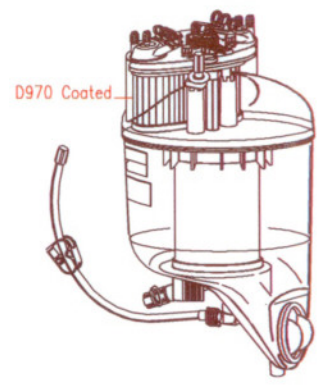

PRIMING VOLUME (ml) :

PACKAGING:

CEC - 72

Country	City	C.P. Number	Code	Issue	Page
PL	POLAND	087005	087005	04	1 of 4
Institution		STANDARD			
Circuit type					

PRIMING VOLUME (ml) :

PACKAGING:

Country	City	C.P. Number	Code	Issue	Page
PL	POLAND	087005	087005	04	2 of 4
Institution					
STANDARD					
Circuit type					

PRIMING VOLUME (ml) :

PACKAGING:

Country	City	C.P. Number	Code	Issue	Page
PL	POLAND	087005	087005	04	3 of 4
Institution					
STANDARD					
Circuit type					

AUTOTRANSFUSION KIT — Label

○ — Peel Pouch

D

PRIMING VOLUME (ml) :

PACKAGING:

Country City
 PL POLAND
 Institution
 STANDARD
 Circuit type

C.P. Number
 087005

Code
 087005

Issue
 04

Page
 4 of 4