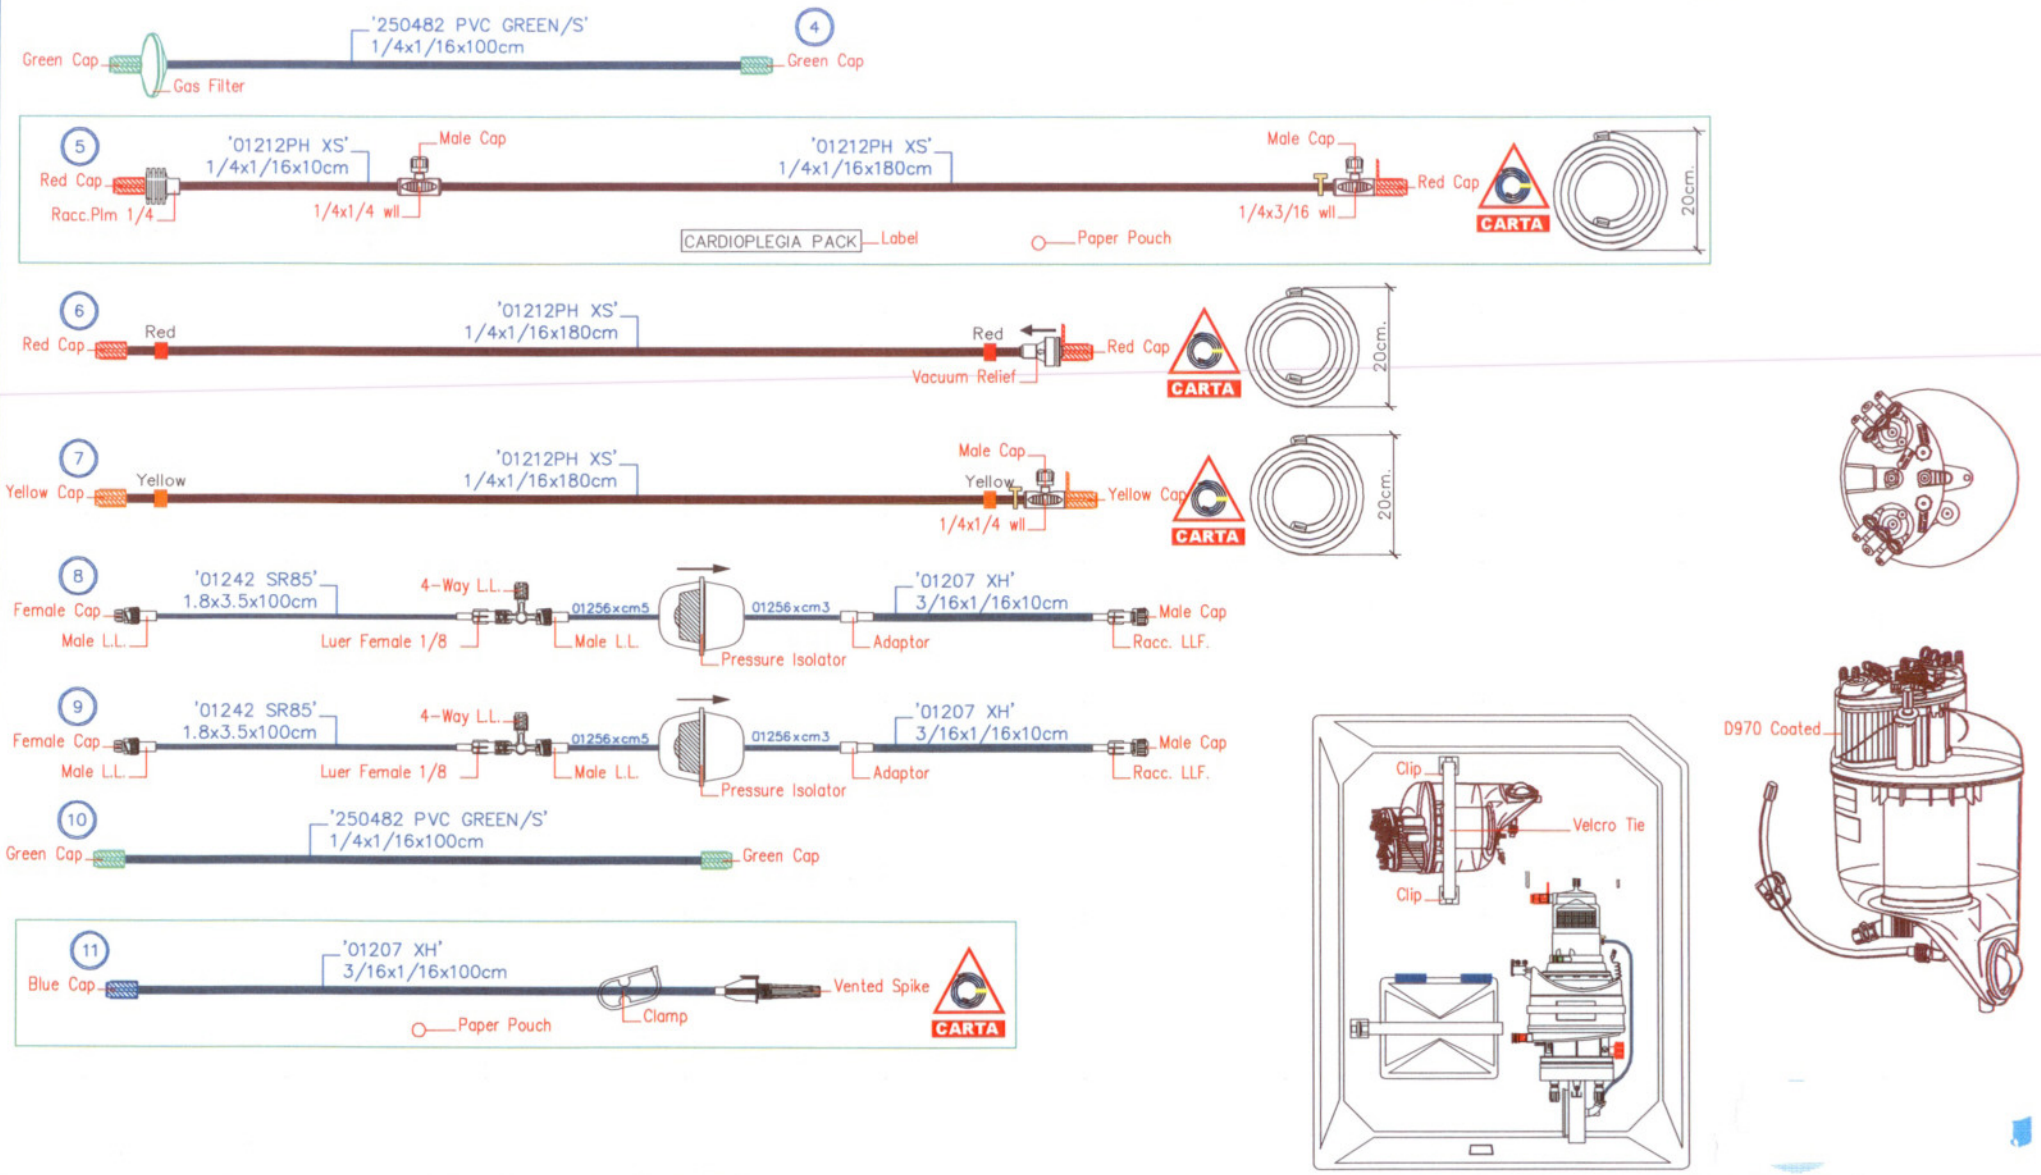

PRIMING VOLUME (ml) :

PACKAGING:

CEC - 72

Country	City	C.P. Number	Code	Issue	Page
PL	POLAND	087005	087005	04	1 of 4
Institution		STANDARD			
Circuit type					

PRIMING VOLUME (ml) :

PACKAGING:

Country	City	C.P. Number	Code	Issue	Page
PL	POLAND	087005	087005	04	2 of 4
Institution					
STANDARD					
Circuit type					

PRIMING VOLUME (ml) :

PACKAGING:

Country	City	C.P. Number	Code	Issue	Page
PL	POLAND	087005	087005	04	3 of 4
Institution					
STANDARD					
Circuit type					

AUTOTRANSFUSION KIT — Label

○ — Peel Pouch

D

PRIMING VOLUME (ml) :

PACKAGING:

Country City
 PL POLAND
 Institution
 STANDARD
 Circuit type

C.P. Number
 087005

Code
 087005

Issue
 04

Page
 4 of 4