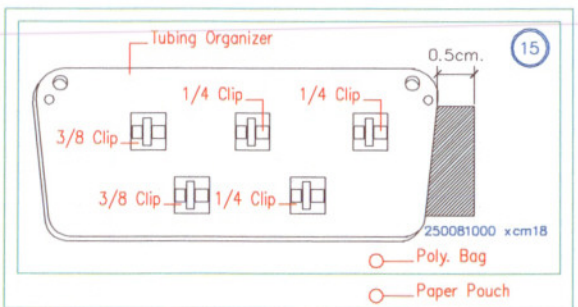

PRIMING VOLUME (ml) :

PACKAGING:

CEC - 72

Country	City	C.P. Number	Code	Issue	Page
PL	POLAND	087005	087005	04	1 of 4
Institution		STANDARD			
Circuit type					

PRIMING VOLUME (ml) :

PACKAGING:

Country	City	C.P. Number	Code	Issue	Page
PL	POLAND	087005	087005	04	2 of 4
Institution					
STANDARD					
Circuit type					

PRIMING VOLUME (ml) :

PACKAGING:

Country	City	C.P. Number	Code	Issue	Page
PL	POLAND	087005	087005	04	3 of 4
Institution					
STANDARD					
Circuit type					

AUTOTRANSFUSION KIT — Label

○ — Peel Pouch

D

PRIMING VOLUME (ml) :

PACKAGING:

Country City
 PL POLAND
 Institution
 STANDARD
 Circuit type

C.P. Number
 087005

Code
 087005

Issue
 04

Page
 4 of 4