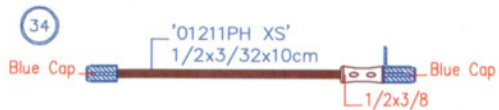

PRIMING VOLUME (ml) :

PACKAGING:

CEC - 72

Country	City	C.P. Number	Code	Issue	Page
PL	POLAND	087005	087005	04	1 of 4
Institution		STANDARD			
Circuit type					

PRIMING VOLUME (ml) :

PACKAGING:

Country	City	C.P. Number	Code	Issue	Page
PL	POLAND	087005	087005	04	2 of 4
Institution					
STANDARD					
Circuit type					

PRIMING VOLUME (ml) :

PACKAGING:

Country	City	C.P. Number	Code	Issue	Page
PL	POLAND	087005	087005	04	3 of 4
Institution					
STANDARD					
Circuit type					

AUTOTRANSFUSION KIT — Label

○ — Peel Pouch

D

PRIMING VOLUME (ml) :