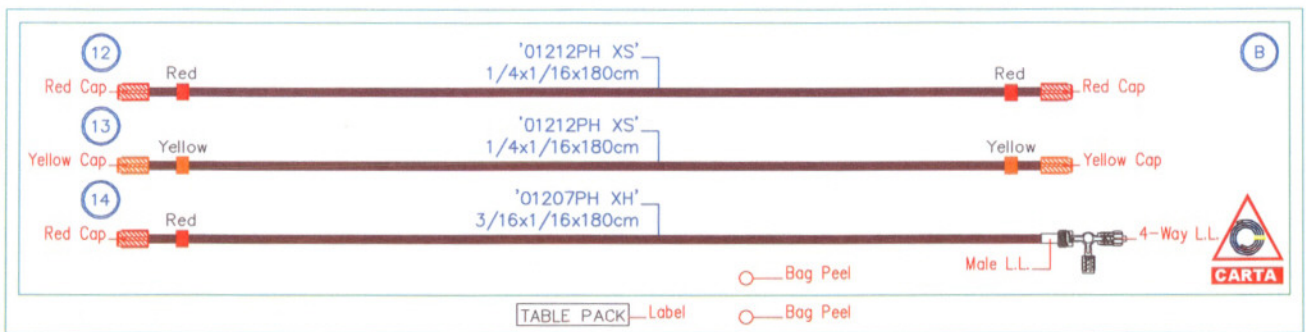

PRIMING VOLUME (ml) :

PACKAGING:

CEC - 72

Country	City	C.P. Number	Code	Issue	Page
PL	POLAND	087005	087005	04	1 of 4
Institution		STANDARD			
Circuit type					

PRIMING VOLUME (ml) :

PACKAGING:

Country	City	C.P. Number	Code	Issue	Page
PL	POLAND	087005	087005	04	2 of 4
Institution					
STANDARD					
Circuit type					

PRIMING VOLUME (ml) :

PACKAGING:

Country	City	C.P. Number	Code	Issue	Page
PL	POLAND	087005	087005	04	3 of 4
Institution					
STANDARD					
Circuit type					

AUTOTRANSFUSION KIT — Label

○ — Peel Pouch

D

PRIMING VOLUME (ml) :

PACKAGING:

Country City
 PL POLAND
 Institution
 STANDARD
 Circuit type

C.P. Number
 087005

Code
 087005

Issue
 04

Page
 4 of 4