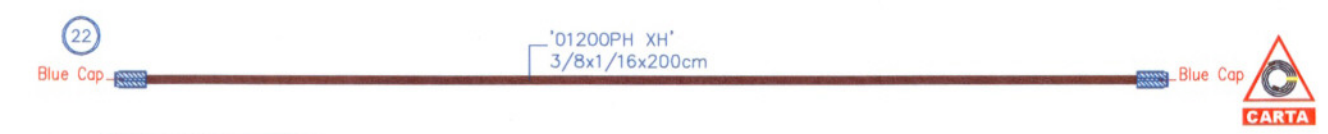

PRIMING VOLUME (ml) :

PACKAGING:

CEC - 72

Country	City	C.P. Number	Code	Issue	Page
PL	POLAND	087005	087005	04	1 of 4
Institution		STANDARD			
Circuit type					

PRIMING VOLUME (ml) :

PACKAGING:

Country	City	C.P. Number	Code	Issue	Page
PL	POLAND	087005	087005	04	2 of 4
Institution					
STANDARD					
Circuit type					

PRIMING VOLUME (ml) :

PACKAGING:

Country	City	C.P. Number	Code	Issue	Page
PL	POLAND	087005	087005	04	3 of 4
Institution					
STANDARD					
Circuit type					

AUTOTRANSFUSION KIT — Label

○ — Peel Pouch

D

PRIMING VOLUME (ml) :

PACKAGING:

Country City
 PL POLAND
 Institution
 STANDARD
 Circuit type

C.P. Number
 087005

Code
 087005

Issue
 04

Page
 4 of 4